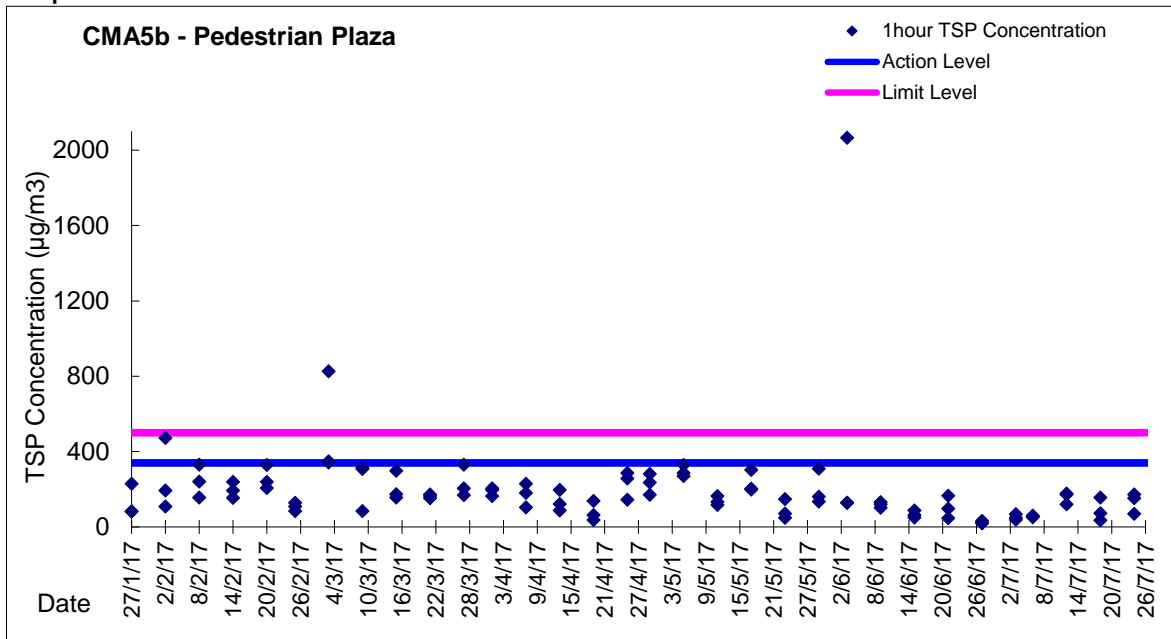

Graphic Presentation of 1 hour TSP Result for EP-376/2009

Graphic Presentation of 24 hour TSP Result for EP-376/2009

Graphic Presentation of 1 hour TSP Result for EP-376/2009

Graphic Presentation of 24 hour TSP Result for EP-376/2009