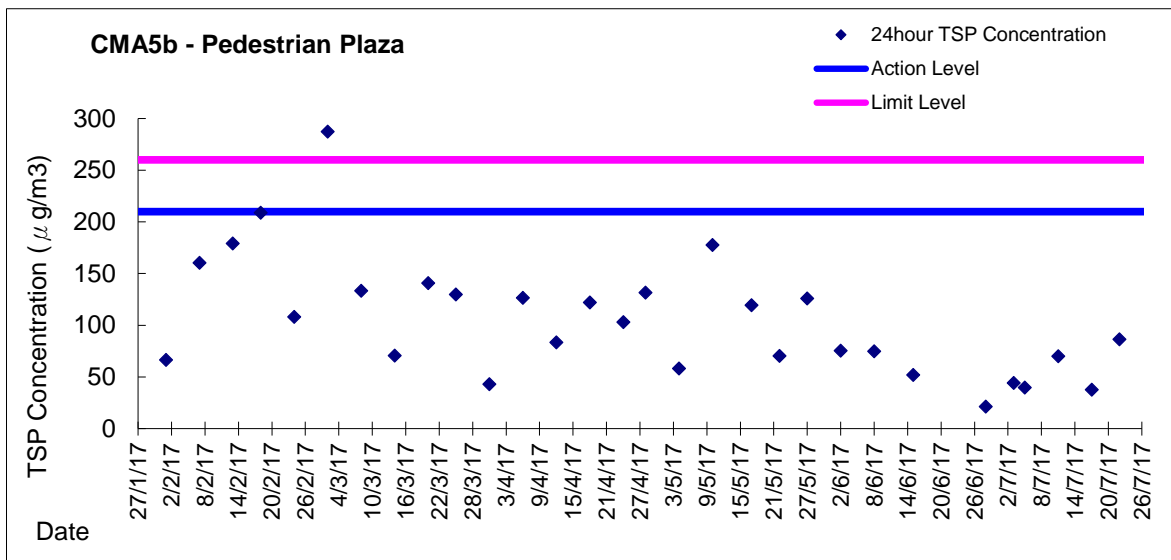

Graphic Presentation of 1 hour TSP Result for EP-376/2009

Graphic Presentation of 24 hour TSP Result for EP-376/2009

Graphic Presentation of 1 hour TSP Result for EP-376/2009

Graphic Presentation of 24 hour TSP Result for EP-376/2009