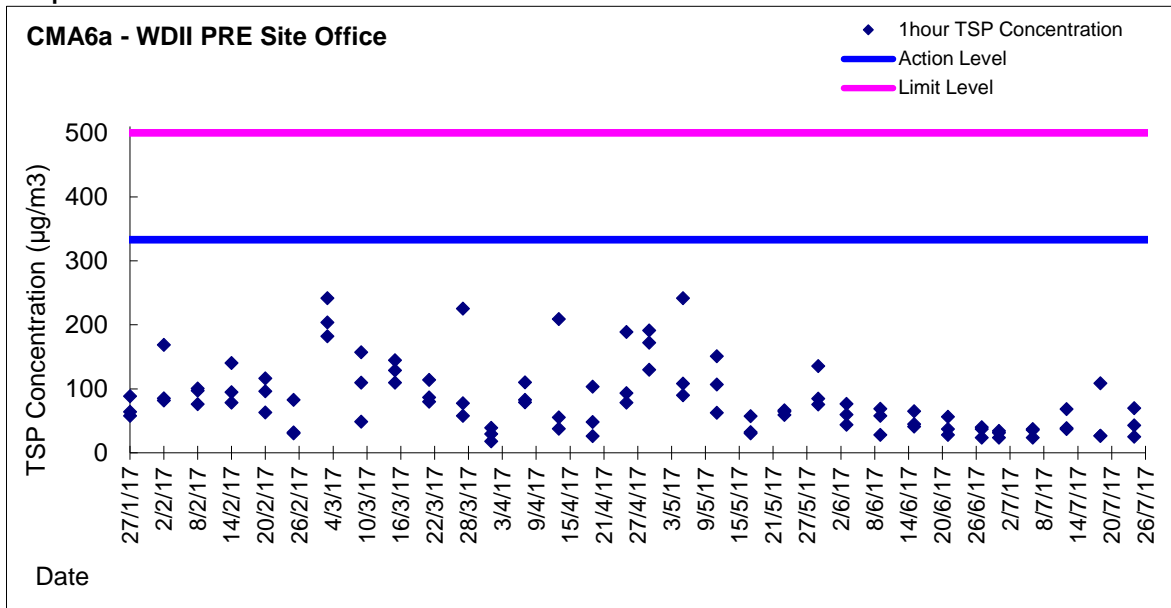

Graphic Presentation of 1 hour TSP Result for EP-376/2009

Graphic Presentation of 24 hour TSP Result for EP-376/2009

Graphic Presentation of 1 hour TSP Result for EP-376/2009

Graphic Presentation of 24 hour TSP Result for EP-376/2009